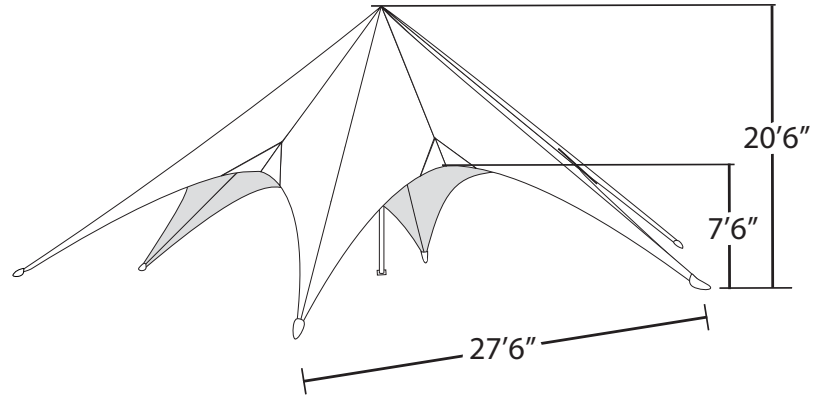

Ergonomic Portable Advertising StarShade 800 - Specifications

Seating Charts

Seating with Chairs Only
(suggested capacity - 94)

Seating with 6' & 8' Table
(suggested capacity - 88)

Heights

Widths

Package Includes

Qty:	Item:
3	50.25" Aluminum Poles
1	50.25" Telescoping Pole with Crank Assembly
1	50.25" Aluminum Pole with Dome Cap
1	250 / 500 Denier Polyester Oxford Top
3	Carry Bag
6	Steel Spikes
1	Center Pole Plate
1	Measuring Cable
1	Stake Puller
1	Assist Bar

Colors

White
Black
Red
Green
Yellow
Purple
Cream
Blue
Navy
Gray

Shipping Weights & Sizes

Item:	Weight:	Shipping Box Size:
Poles	77 lbs	12" x 12" x 53"
Top	75 lbs	20" x 20" x 24"
Hardware	50 lbs	8" x 8" x 43"

* All measurements are approximate