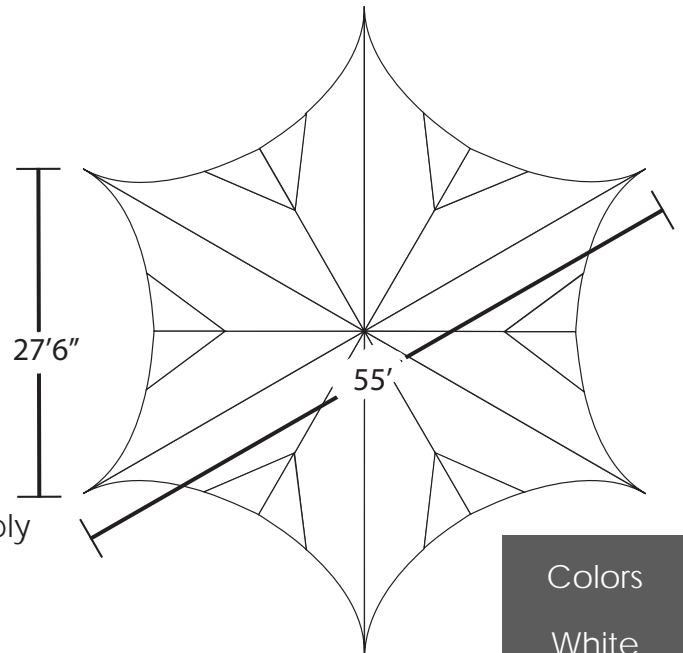

Ergonomic Portable Advertising StarShade 800 - Specifications

Seating Charts

Seating with Chairs Only
(suggested capacity - 94)

Seating with 6' & 8' Table
(suggested capacity - 88)

Heights

Widths

Package Includes

Colors

White
Black
Red
Green
Yellow
Purple
Cream
Blue
Navy
Gray

Shipping Weights & Sizes

Item:	Weight:	Shipping Box Size:
Poles	77 lbs	12" x 12" x 53"
Top	75 lbs	20" x 20" x 24"
Hardware	50 lbs	8" x 8" x 43"