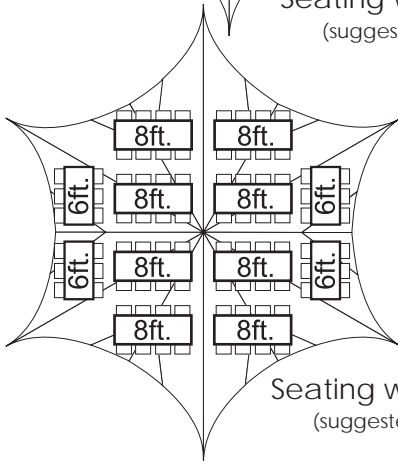

Ergonomic Portable Advertising StarShade 800 - Specifications

Seating Charts

Seating with Chairs Only
(suggested capacity - 94)

Seating with 6' & 8' Table
(suggested capacity - 88)

Heights

Widths

Package Includes

Qty:	Item:
3	50.25" Aluminum Poles
1	50.25" Telescoping Pole with Crank Assembly
1	50.25" Aluminum Pole with Dome Cap
1	250 / 500 Denier Polyester Oxford Top
3	Carry Bag
6	Steel Spikes
1	Center Pole Plate
1	Measuring Cable
1	Stake Puller
1	Assist Bar

Colors

White
Black
Red
Green
Yellow
Purple
Cream
Blue
Navy
Gray

Shipping Weights & Sizes

Item:	Weight:	Shipping Box Size:
Poles	77 lbs	12" x 12" x 53"
Top	75 lbs	20" x 20" x 24"
Hardware	50 lbs	8" x 8" x 43"

* All measurements are approximate