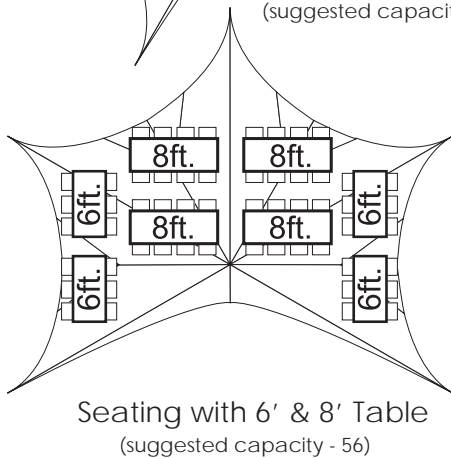

# Ergonomic Portable Advertising StarStage 550 - Specifications

## Seating Charts

## Widths

## Shipping Weights & Sizes

| Item:    | Weight: | Shipping Box Size: |
|----------|---------|--------------------|
| Poles    | 77 lbs  | 12" x 12" x 53"    |
| Top      | 50 lbs  | 20" x 20" x 24"    |
| Hardware | 50 lbs  | 8" x 8" x 43"      |