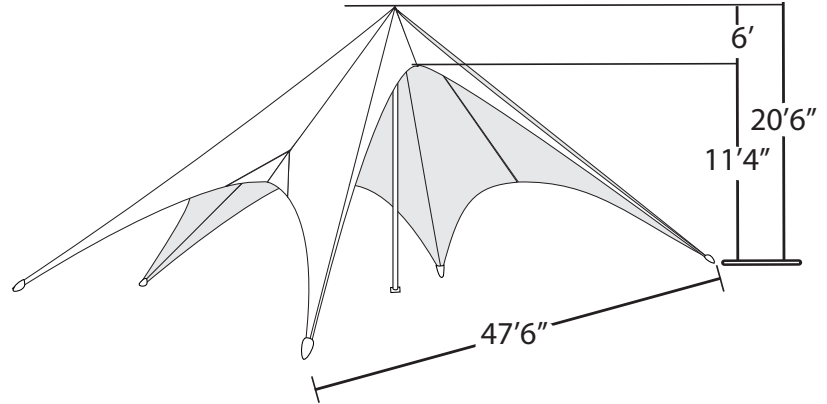

# Ergonomic Portable Advertising StarStage 550 - Specifications

## Seating Charts

## Widths

## Shipping Weights & Sizes

| Item:    | Weight: | Shipping Box Size: |
|----------|---------|--------------------|
| Poles    | 77 lbs  | 12" x 12" x 53"    |
| Top      | 50 lbs  | 20" x 20" x 24"    |
| Hardware | 50 lbs  | 8" x 8" x 43"      |