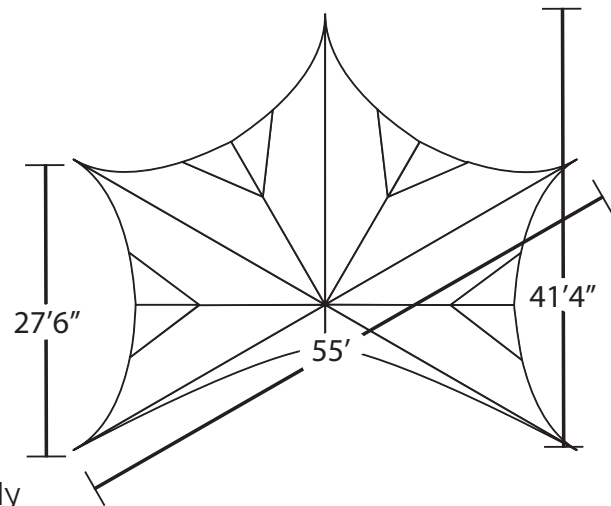

## Seating Charts

## Widths

## Shipping Weights & Sizes

| Item:    | Weight: | Shipping Box Size: |
|----------|---------|--------------------|
| Poles    | 77 lbs  | 12" x 12" x 53"    |
| Top      | 50 lbs  | 20" x 20" x 24"    |
| Hardware | 50 lbs  | 8" x 8" x 43"      |

## Colors

White  
Black  
Red  
Green  
Yellow  
Purple  
Cream  
Blue  
Navy  
Gray

\* All measurements are approximate